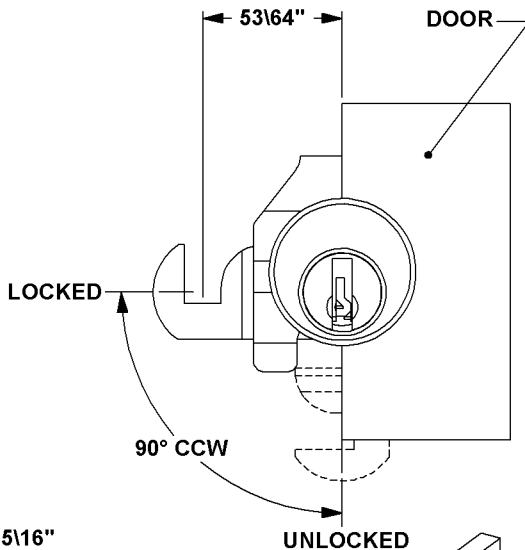

C8724 MAIL BOX LOCK

- 5 PIN TUMBLER
- REPLACES BOMMER SPRING HINGE LOCK

CYLINDER MOUNTING HOLE DIMENSIONS