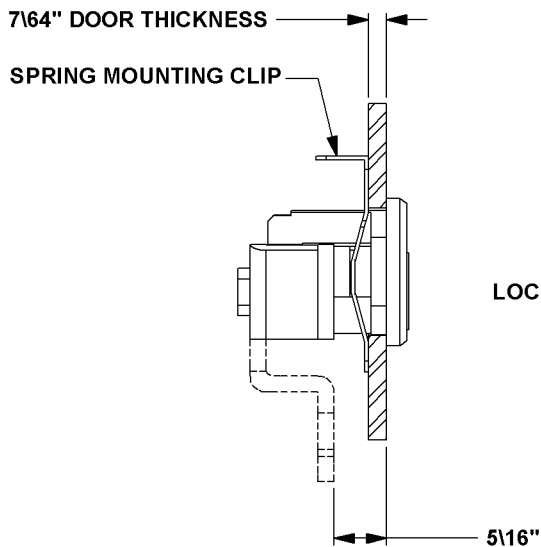

C8724 MAIL BOX LOCK

- 5 PIN TUMBLER
- REPLACES BOMMER SPRING HINGE LOCK

CYLINDER MOUNTING HOLE DIMENSIONS