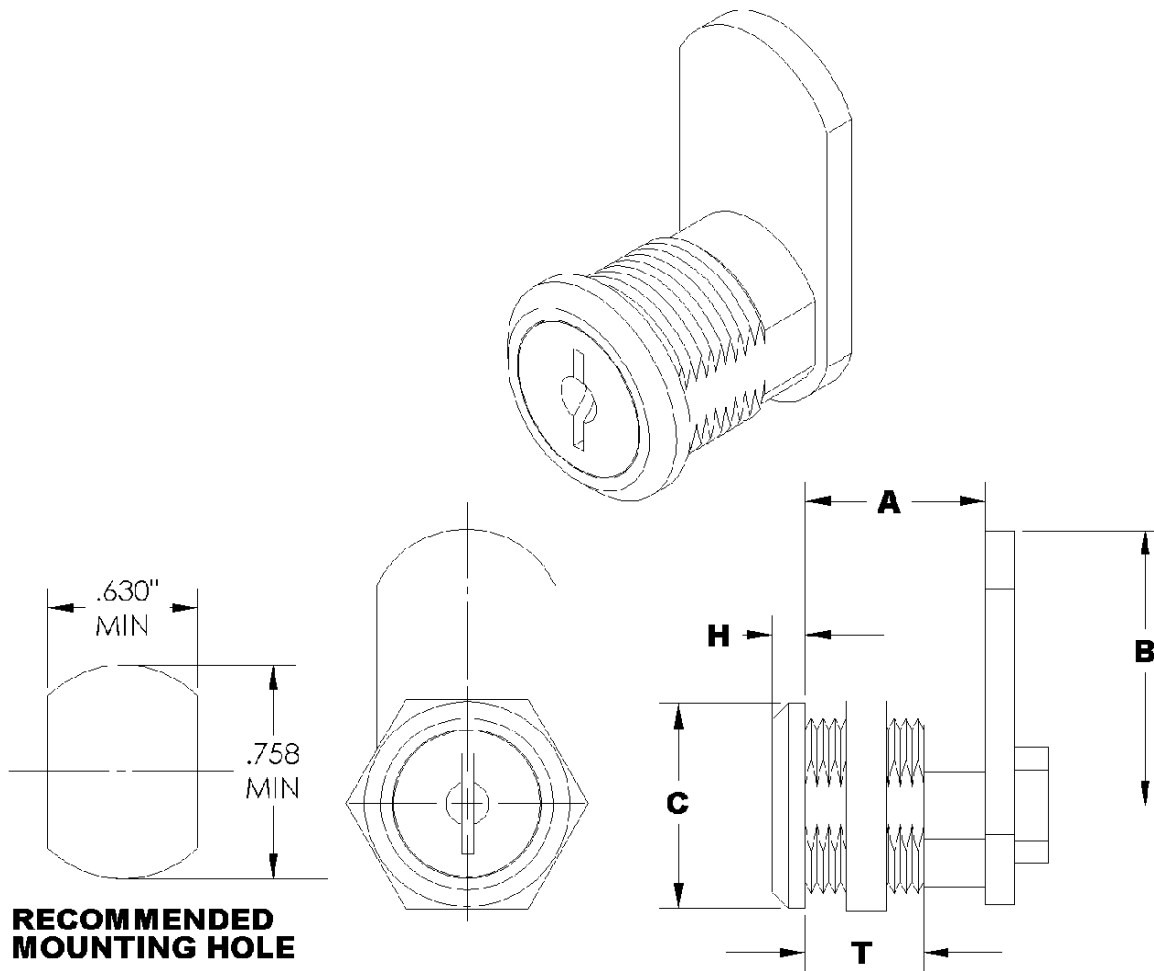

DOUBLE BITTED CAM LOCK

LOCK NO.	A	B	C	H	T
C3205	7/16"	1 1/8"	7/8"	13/64"	15/64"
C3186	5/8"	1 1/8"	7/8"	5/32"	13/32"
C1801	13/16"	1 1/8"	1"	13/64"	11/16"
C1802	1 1/16"	1 1/8"	1"	13/64"	15/16"
C1804	1 1/2"	1 1/8"	1"	13/64"	1 13/32"